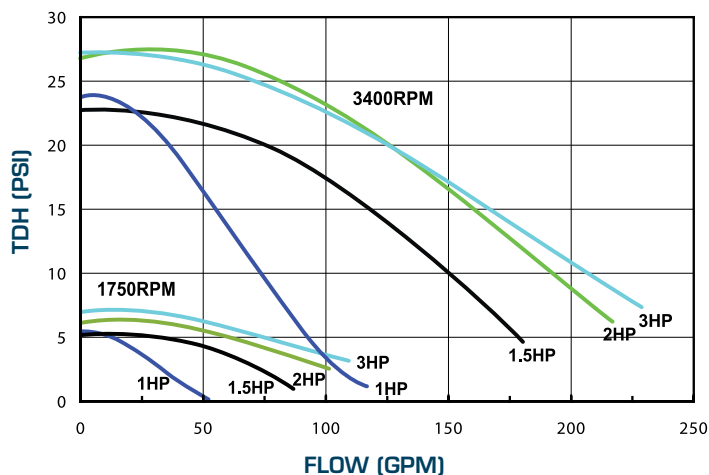

60Hz PERFORMANCE CURVE USA Model

OPTIONS

- True rated 1, 1.5, and 2HP models
- 115 volt options in 1 and 1.5 HP; remaining motors 230V 60Hz
- 48 or 56 Frame Size
- Class F insulation
- Single or 2-speed models

SPECIFICATION

- Center suction/radial side discharge orientation or center suction / center line top discharge
- Suction Port: 1.5" or 2"
- Discharge Port: 1.5" or 2"
- Mechanical Seal: Carbon ceramic with Viton® elastomers

Plumbing configuration effects pump performance. Engineering consultation is available to find the best pump for all your bath needs.

ULT0209

©2009 Balboa Water Group. Your Single Source Solution. All rights reserved.
1382 Bell Avenue | Tustin, CA 92780 | p 714.384.0382 | www.balboawatergroup.com

BALBOA
water group