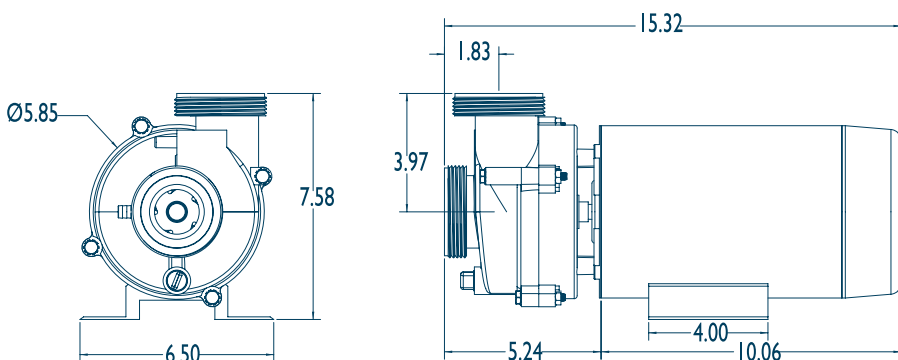

TheUltima SpaPump

Ultima pumps provide long life, excellent performance and configuration flexibility all in a cost-effective package. With flow rates that can exceed 230 gallons per minute, Ultima pumps are ideal for value-priced applications in any size spa.

FEATURES

- All seals are carbon ceramic with Viton® elastomers for long-lasting performance, easily enduring prolonged heat and chemical exposure
- Available in a compact 48 frame design motor or a cool running 56 frame motor.
- Choose single- or two-speed motor from 1 to 2 HP. With two-speed models, sanitation and heating can occur while maintaining lower running costs. Low cost motor combination option available for economical spa systems

With lower price points, ease of installation, high flow rates, and energy efficient packages, Ultima pumps offer the options you need and spa owners truly appreciate. Contact your Pentair representative today for additional information.