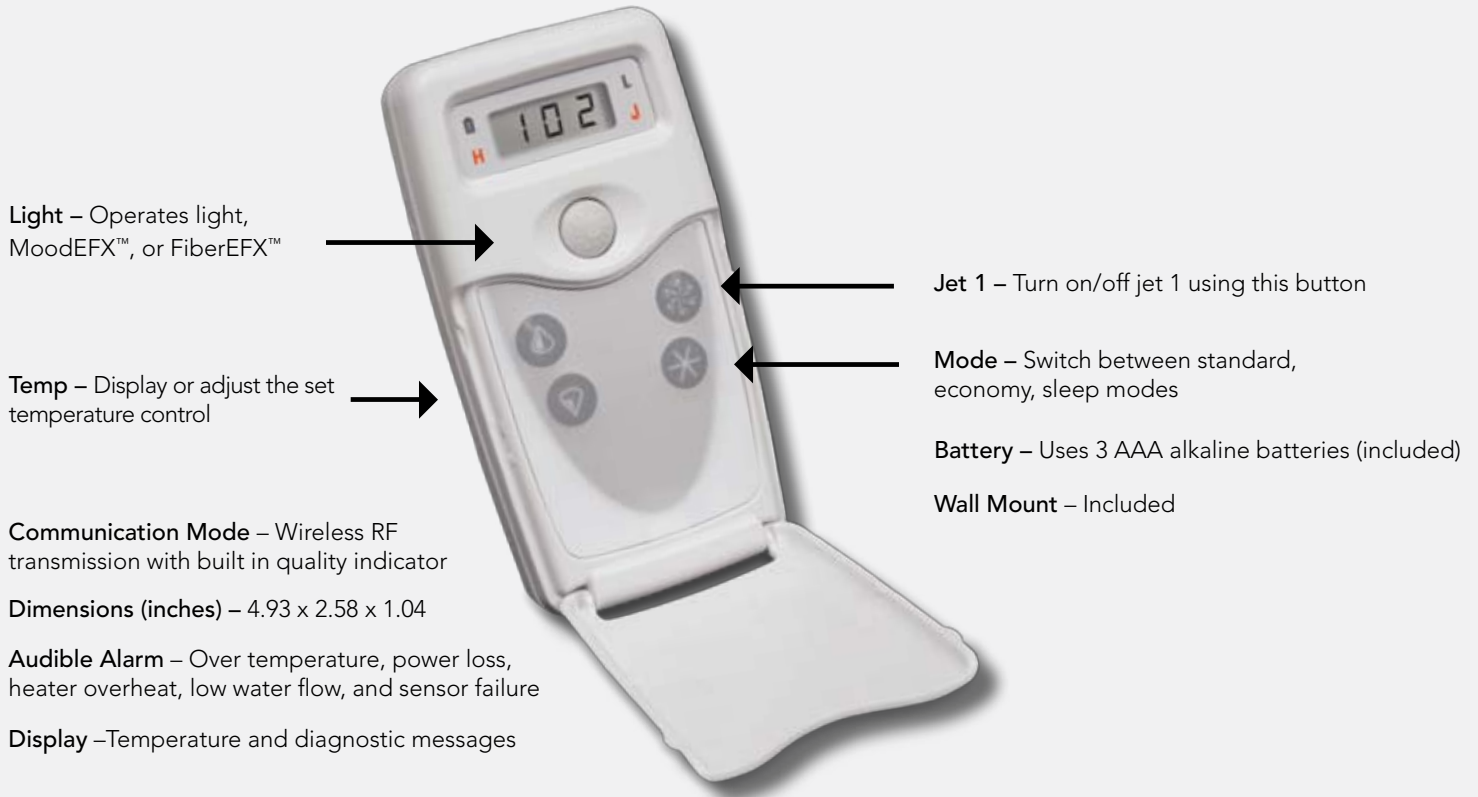

Don't go outside until
you really want to

SpaMonitor

Hot Tub Remote Control

- Small and portable wireless control
- Audible alert for fault indicators
- Backlit, easy-to-read LCD display
- Remotely monitors the health of the spa
- Adjust temperature, lights, and pump from inside the home

BALBOA
water group

SpaMonitor Features

Providing complete in-home control and peace of mind for your backyard spa

Complete in-home control for your backyard spa

Designed for indoor use, the Balboa SpaMonitor™ is a wireless hot tub control, attractive in style and easy to operate. With an easy to read backlit LCD display and button operation that mounts right to the wall inside your home. Innovative features allow you to display or adjust the water temperature, turn on/off the jets, turn on/off spa or fiberoptic lights, and personalize programming between standard, economy and sleep modes.

Peace of mind

One of the key functions of the SpaMonitor is to continuously monitor the health of your spa. The built in audible alarm will alert if necessary, allowing you to rest easy each and every day. A pleasure to own, the Balboa SpaMonitor will conveniently control your spa.